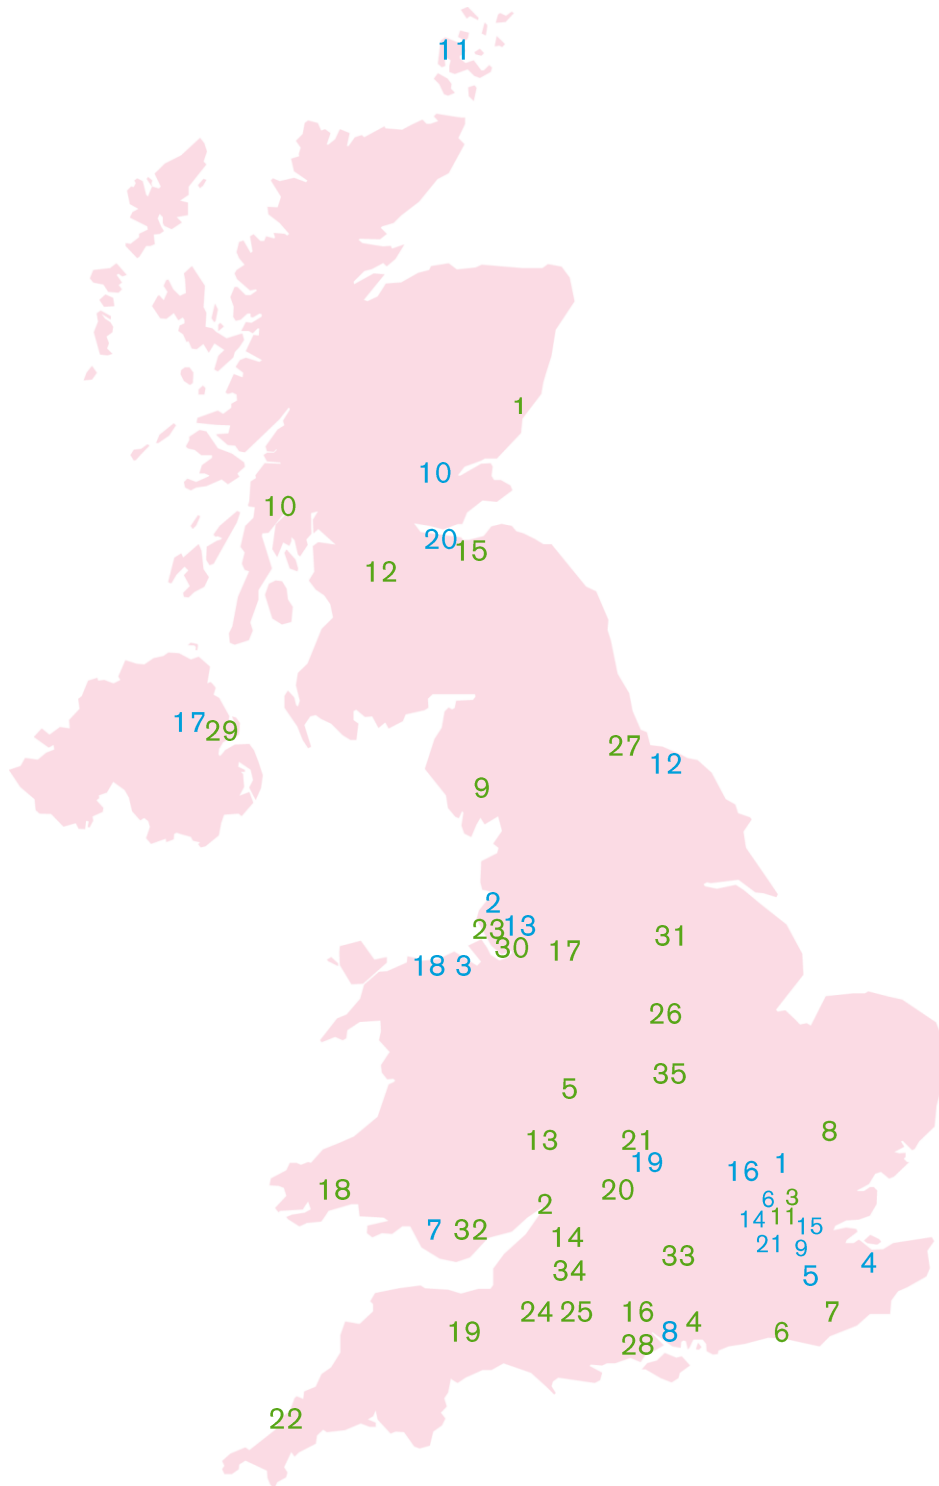

Quest Partners

- | | |
|---|--|
| 1 The Barn Theatre, Welwyn Garden City (TheatreQuest) | 12 Sunderland Empire (TheatreQuest) |
| 2 Blackpool Pleasure Beach (MusicQuest) | 13 Tate Liverpool (StoryQuest) |
| 3 Bodelwyddan Castle, Rhyl (TheatreQuest) | 14 Theatre Royal Stratford East (TheatreQuest) |
| 4 Gulbenkian Theatre, Canterbury (TheatreQuest) | 15 HM Tower of London (StoryQuest) |
| 5 The Hazlitt Theatre, Maidstone (TheatreQuest) | 16 The Trestle Theatre, St Albans (TheatreQuest) |
| 6 The Lyric, Hammersmith (TheatreQuest) | 17 Ulster Folk & Transport Museum (StoryQuest) |
| 7 The New Theatre, Cardiff (TheatreQuest) | 18 Venue Cymru (MusicQuest) |
| 8 New Theatre Royal, Portsmouth (TheatreQuest) | 19 Warwick Arts Centre (MusicQuest) |
| 9 Orchard Theatre, Dartford (MusicQuest) | 20 West Lothian Youth Theatre (TheatreQuest) |
| 10 Perth Concert Hall (MusicQuest) | 21 GLYPT (TheatreQuest) |
| 11 Pier Arts Centre, Orkney (StoryQuest) | |